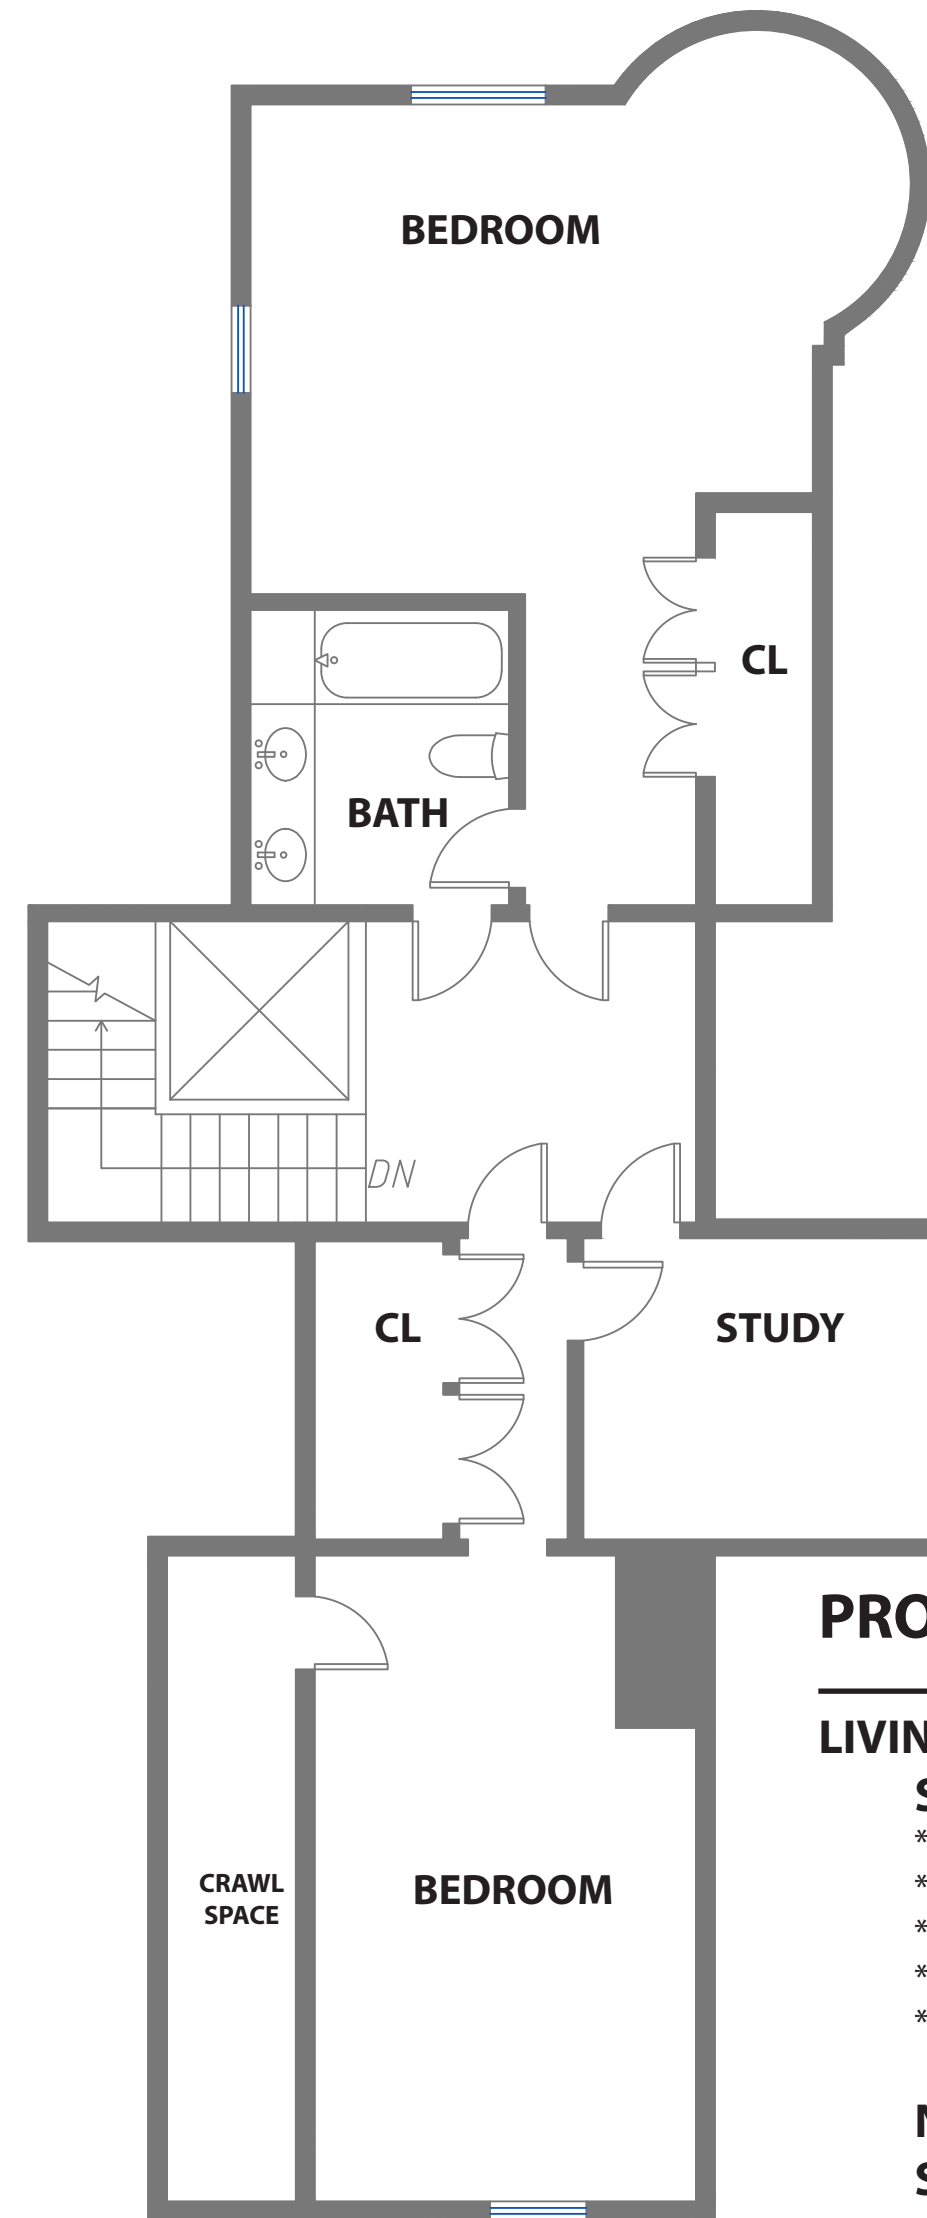

605 WALLER STREET

SAN FRANCISCO, CALIFORNIA

MAIN LEVEL

UPPER LEVEL

PROPERTY SQF INFORMATION

LIVING SPACE

Square Footage: 2,719Sq Ft.*

- * Main Level 1,501
- * Upper Level 930
- * Entry Stair 133
- * Main Stair 66
- * Upper Stair 89

NON-LIVING SPACE

Square Footage: 82 Sq Ft.*

- * Crawl Space 82

APPROXIMATE TOTAL LIVING & NON-LIVING SPACE

Square Footage: 2,801 Sq. FT*