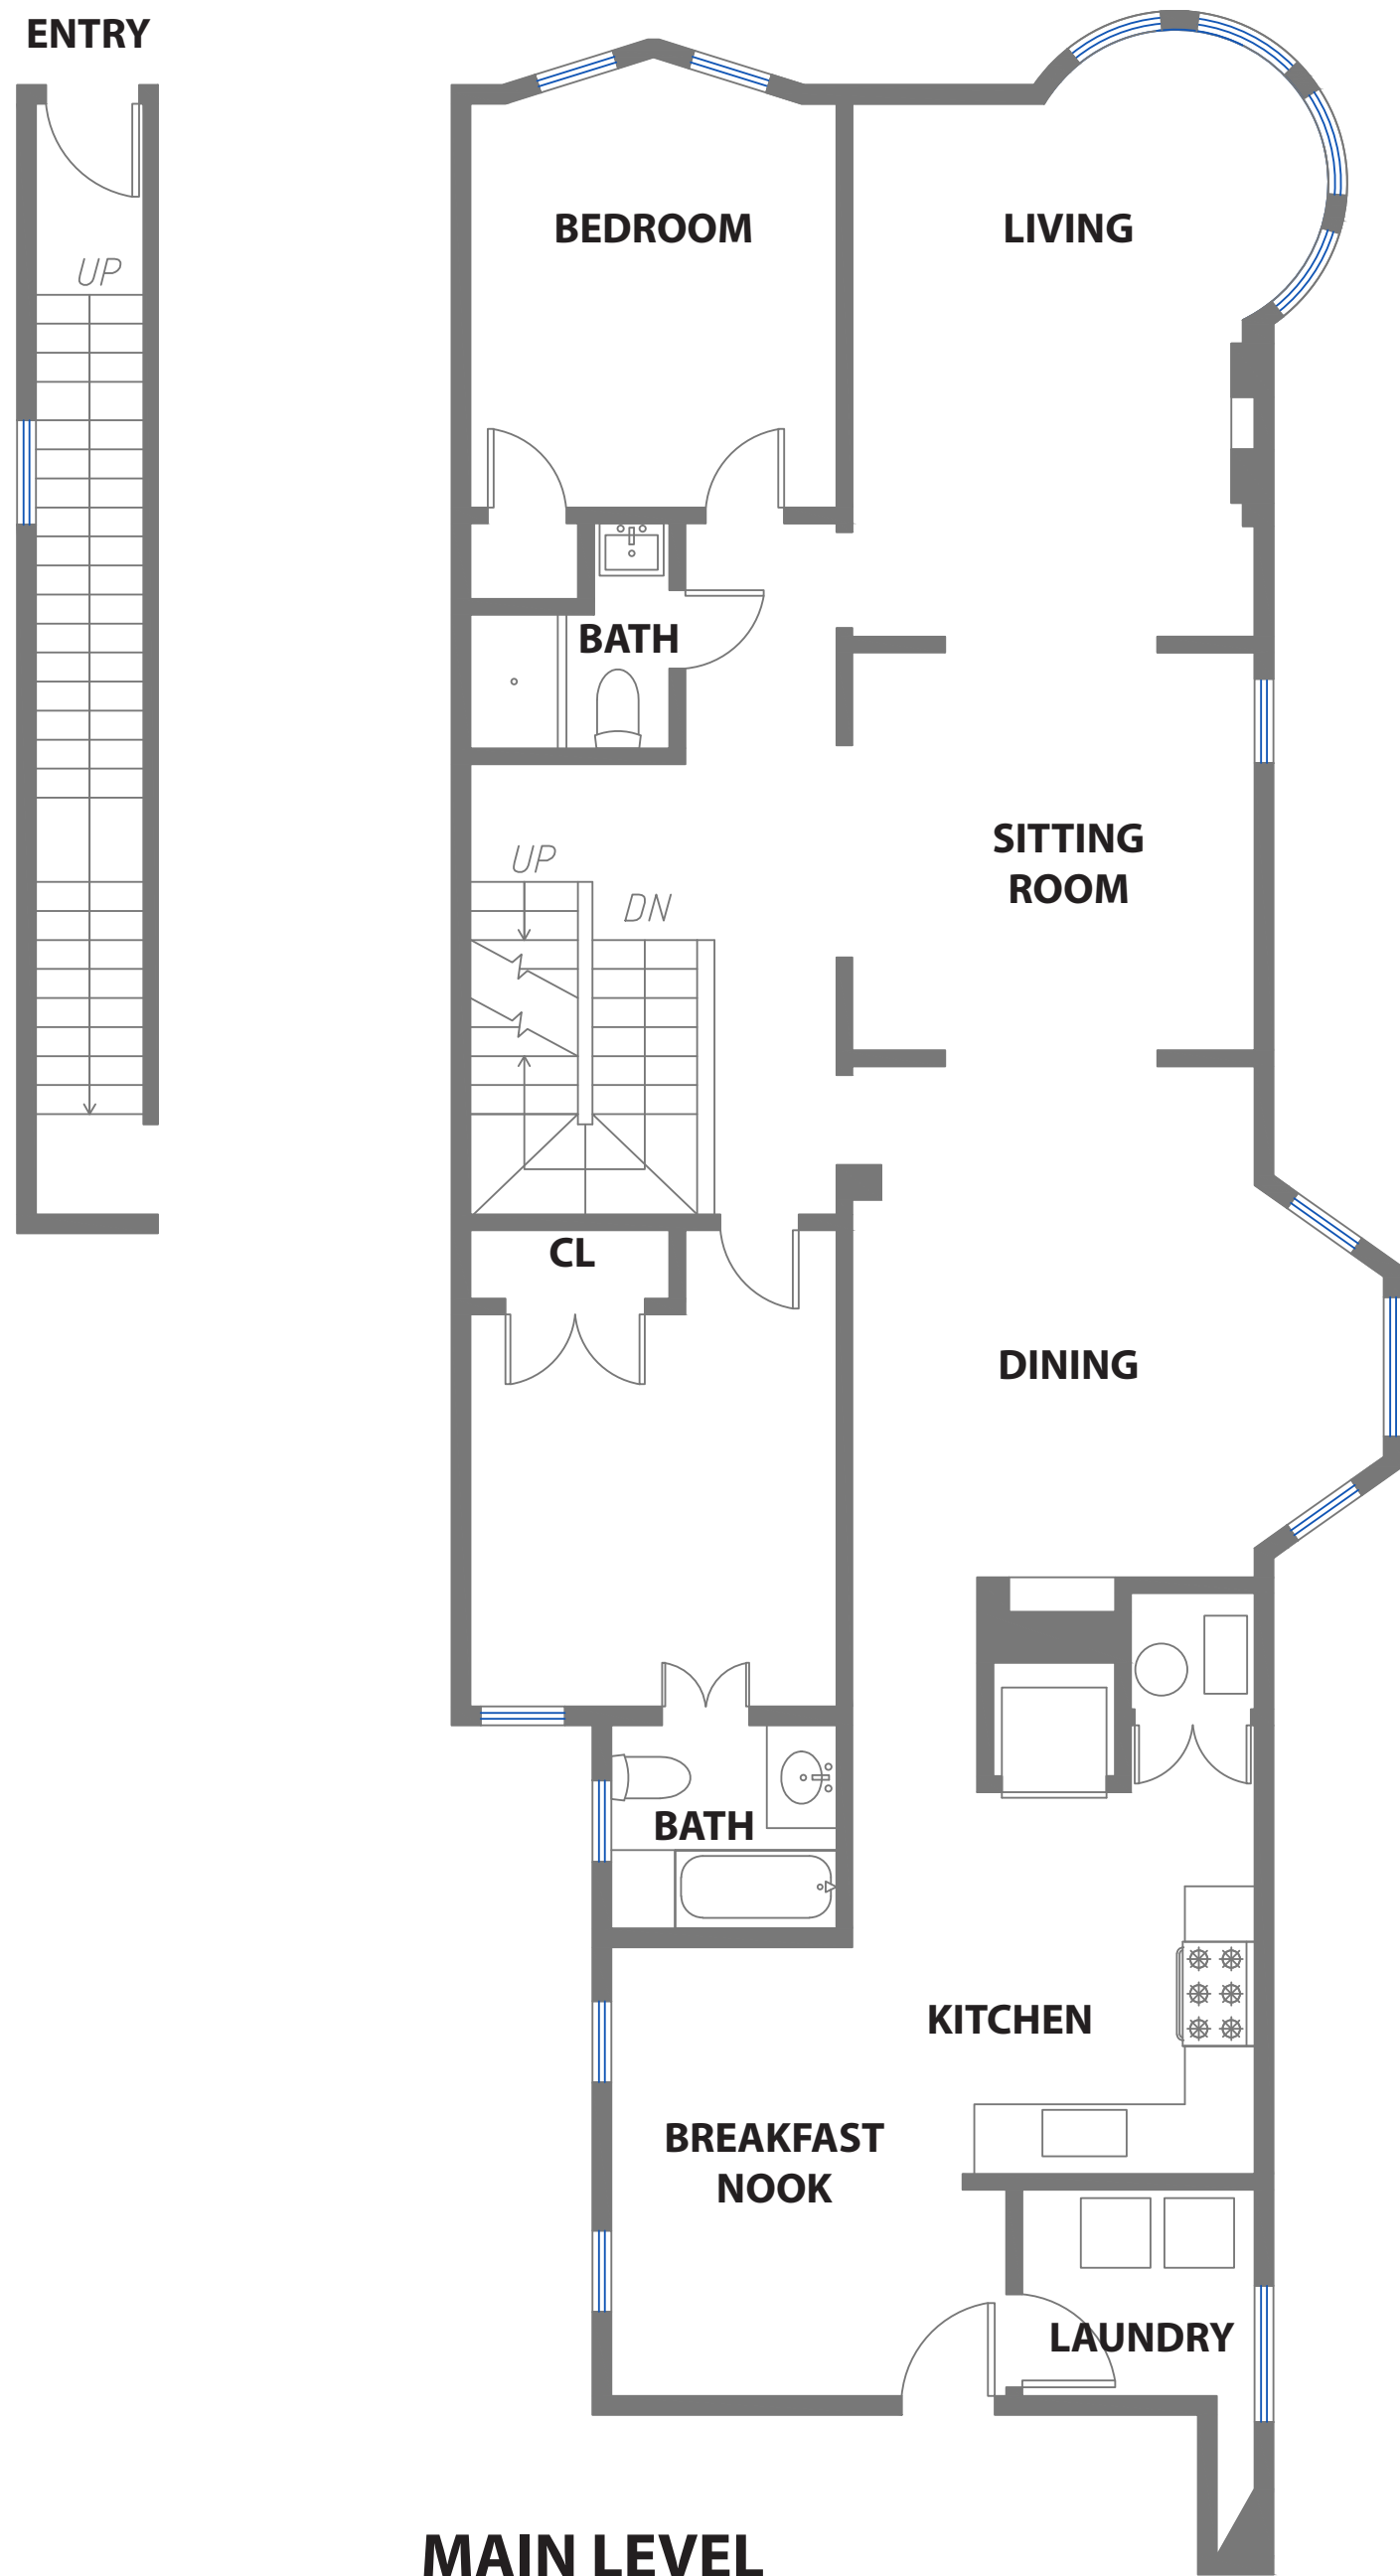

605 WALLER STREET

SAN FRANCISCO, CALIFORNIA

MAIN LEVEL

UPPER LEVEL

PROPERTY SQF INFORMATION

LIVING SPACE

Square Footage: 2,719Sq Ft.*

- * Main Level 1,501
- * Upper Level 930
- * Entry Stair 133
- * Main Stair 66
- * Upper Stair 89

NON-LIVING SPACE

Square Footage: 82 Sq Ft.*

- * Crawl Space 82

APPROXIMATE TOTAL LIVING & NON-LIVING SPACE

Square Footage: 2,801 Sq. FT*